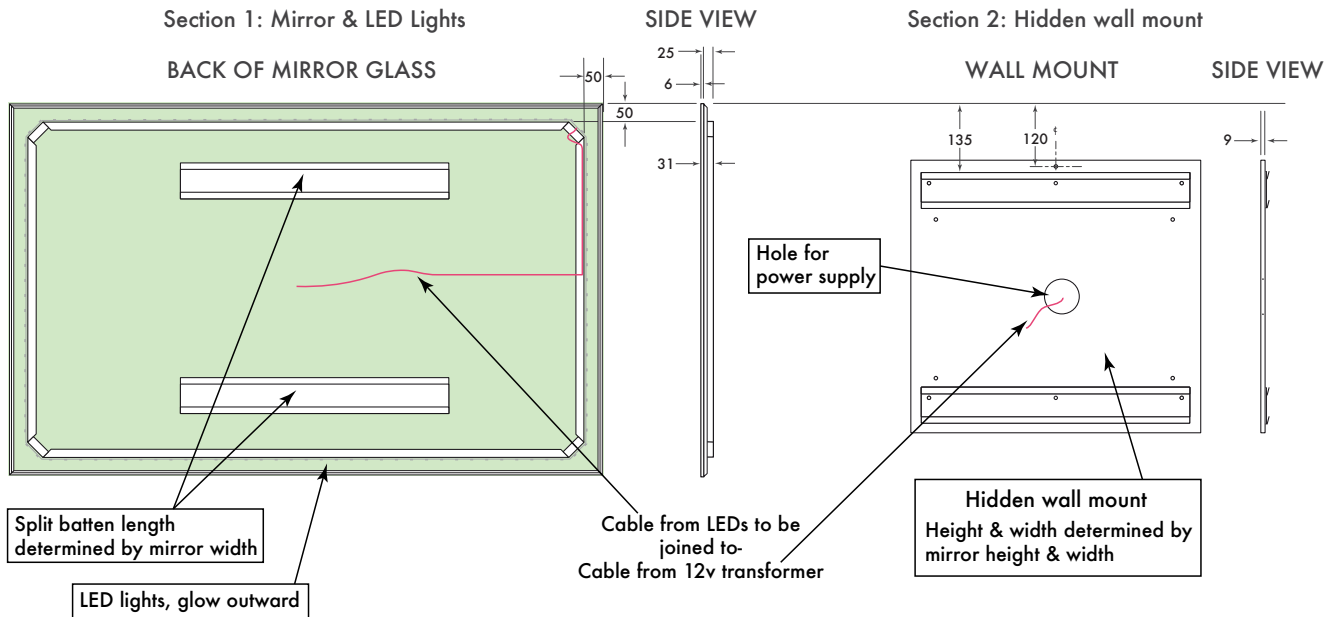

Halo Lighted Bathroom Mirror

Standard features include:

- Super Slim 25mm off the wall
- New Corrosion Free Mirror, Made in Belgium
- Hidden LED Lights
- Anodised finish on the aluminium
- Turn on/off with a light switch on the wall
- IP67 rating
- 70,000 hours energy efficient 12v-volt LEDs
- 12-volt transformer included
- Easy installation
- Designed & Made in Sydney, Australia
- 3 year warranty

Hanging system:

Two double split battens hang the mirror - safe, secure and strong.

Mirror:

New corrosion resistant, copper-free, Superior quality mirror. 6mm thick - Made in Belgium

Leds Placement:

Guaranteed no 'hotspots'. Light shade is also in place to shield the LEDs from direct view

Powered by a 12v transformer:

Input 170-364V AC. 50/60 Hz. 0.7 - 1.4 Amp
Output 100w +12V/8.3amp - IP67 Water resistant
Australian plug - Plugs straight into power socket (USA available)
Depending on size - Small mirrors @ 60w & Large mirrors @ 150w

Powered by a 12v transformer (included)

Halo lighted bathroom mirror comes in 2 sections

All measurements in millimetres

Standard Sizes						
MODEL NUMBER	DIMENSIONS		WEIGHT	MODEL NUMBER	DIMENSIONS	
	Rectangle	Mirror / Wall mount			Square	Mirror / Wall mount
HALO 18/10	1800 W x 1000 H	29.5kg / 7.5kg	HALO 10/10	1000 W x 1000 H	26kg / 4.5kg	
HALO 17/10	1700 W x 1000 H	28kg / 6kg	HALO 9/9	900 W x 900 H	23.5kg x 3.8kg	
HALO 16/10	1600 W x 1000 H	25.5kg / 5.2kg	HALO 8/8	800 W x 800 H	17kg / 3.2kg	
HALO 15/10	1500 W x 1000 H	23kg / 4.6kg	HALO 7/7	700 W x 750 H	13kg / 3kg	
HALO 14/10	1400 W x 1000 H	22.5kg / 4kg	HALO 6/6	600 W x 600 H	8kg / 2.5kg	
HALO 12/9	1200 W x 900 H	17kg / 3.2kg	Dress Mirror Sizes			
HALO 10/8	1000 W x 800 H	13kg / 3kg	HALO 6/19	600 W x 1900 H	22kg / 4.5kg	
HALO 6/8	600 W x 800 H	12kg / 3kg	HALO 6/18	600 W x 1800 H	19kg / 3.9kg	