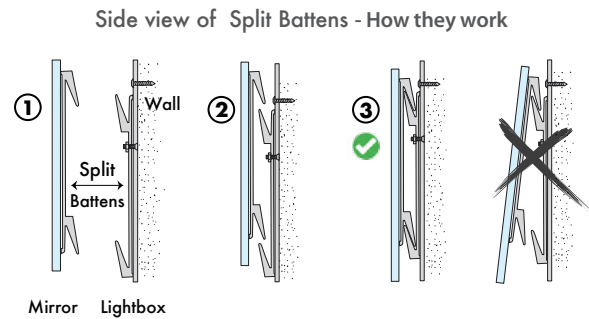

Halo lighted bathroom mirror comes in 2 sections

All measurements in millimetres

Standard Sizes						
MODEL NUMBER	DIMENSIONS		WEIGHT	MODEL NUMBER	DIMENSIONS	
	Rectangle	Mirror / Wall mount			Square	Mirror / Wall mount
HALO 18/10	1800 W x 1000 H	29.5kg / 7.5kg	HALO 10/10	1000 W x 1000 H	26kg / 4.5kg	
HALO 17/10	1700 W x 1000 H	28kg / 6kg	HALO 9/9	900 W x 900 H	23.5kg x 3.8kg	
HALO 16/10	1600 W x 1000 H	25.5kg / 5.2kg	HALO 8/8	800 W x 800 H	17kg / 3.2kg	
HALO 15/10	1500 W x 1000 H	23kg / 4.6kg	HALO 7/7	700 W x 750 H	13kg / 3kg	
HALO 14/10	1400 W x 1000 H	22.5kg / 4kg	HALO 6/6	600 W x 600 H	8kg / 2.5kg	
HALO 12/9	1200 W x 900 H	17kg / 3.2kg	Dress Mirror Sizes			
HALO 10/8	1000 W x 800 H	13kg / 3kg	HALO 6/19	600 W x 1900 H	22kg / 4.5kg	
HALO 6/8	600 W x 800 H	12kg / 3kg	HALO 6/18	600 W x 1800 H	19kg / 3.9kg	

Custom sizes available - Made to order