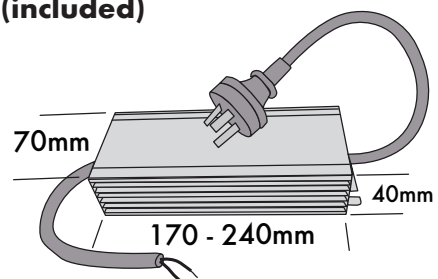

Halo Lighted Bathroom Mirror

Standard features include:

- Super Slim 25mm off the wall
- New Corrosion Free Mirror, Made in Belgium
- Hidden LED Lights
- Anodised finish on the aluminium
- Turn on/off with a light switch on the wall
- IP67 rating
- 70,000 hours energy efficient 12v-volt LEDs
- 12-volt transformer included
- Easy installation
- Designed & Made in Sydney, Australia
- 3 year warranty

LEDs:

Water resistant IP67
12volt DC
5050 LEDs
1400 lumens/m
Colour Rendering Index (CRI) ≥ 90
Natural daylight (4000k) 14.4 w/m. (standard)
Warm white (3000k) 14.4 w/m. (optional)

De-misting Pad:

Available in various sizes. 12volt DC. Made in UK

Powered by a 12v transformer:

Input 170-364V AC. 50/60 Hz. 0.7 - 1.4 Amp
Output 100w +12V/8.3amp - IP67 Water resistant
Australian plug - Plugs straight into power socket (USA available)
Depending on size - Small mirrors @ 60w & Large mirrors @ 150w

Powered by a 12v transformer (included)

Halo lighted bathroom mirror comes in 2 sections

All measurements in millimetres

Standard Sizes						
MODEL NUMBER	DIMENSIONS		WEIGHT	MODEL NUMBER	DIMENSIONS	
	Rectangle	Mirror / Wall mount			Square	Mirror / Wall mount
HALO 18/10	1800 W x 1000 H	29.5kg / 7.5kg	HALO 10/10	1000 W x 1000 H	26kg / 4.5kg	
HALO 17/10	1700 W x 1000 H	28kg / 6kg	HALO 9/9	900 W x 900 H	23.5kg x 3.8kg	
HALO 16/10	1600 W x 1000 H	25.5kg / 5.2kg	HALO 8/8	800 W x 800 H	17kg / 3.2kg	
HALO 15/10	1500 W x 1000 H	23kg / 4.6kg	HALO 7/7	700 W x 750 H	13kg / 3kg	
HALO 14/10	1400 W x 1000 H	22.5kg / 4kg	HALO 6/6	600 W x 600 H	8kg / 2.5kg	
HALO 12/9	1200 W x 900 H	17kg / 3.2kg	Dress Mirror Sizes			
HALO 10/8	1000 W x 800 H	13kg / 3kg	HALO 6/19	600 W x 1900 H	22kg / 4.5kg	
HALO 6/8	600 W x 800 H	12kg / 3kg	HALO 6/18	600 W x 1800 H	19kg / 3.9kg	