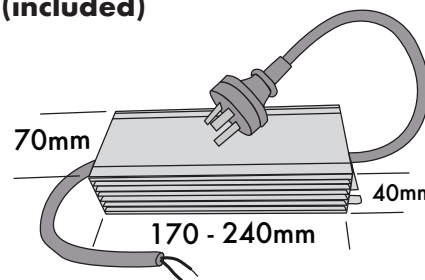

Powered by a 12v driver (included)