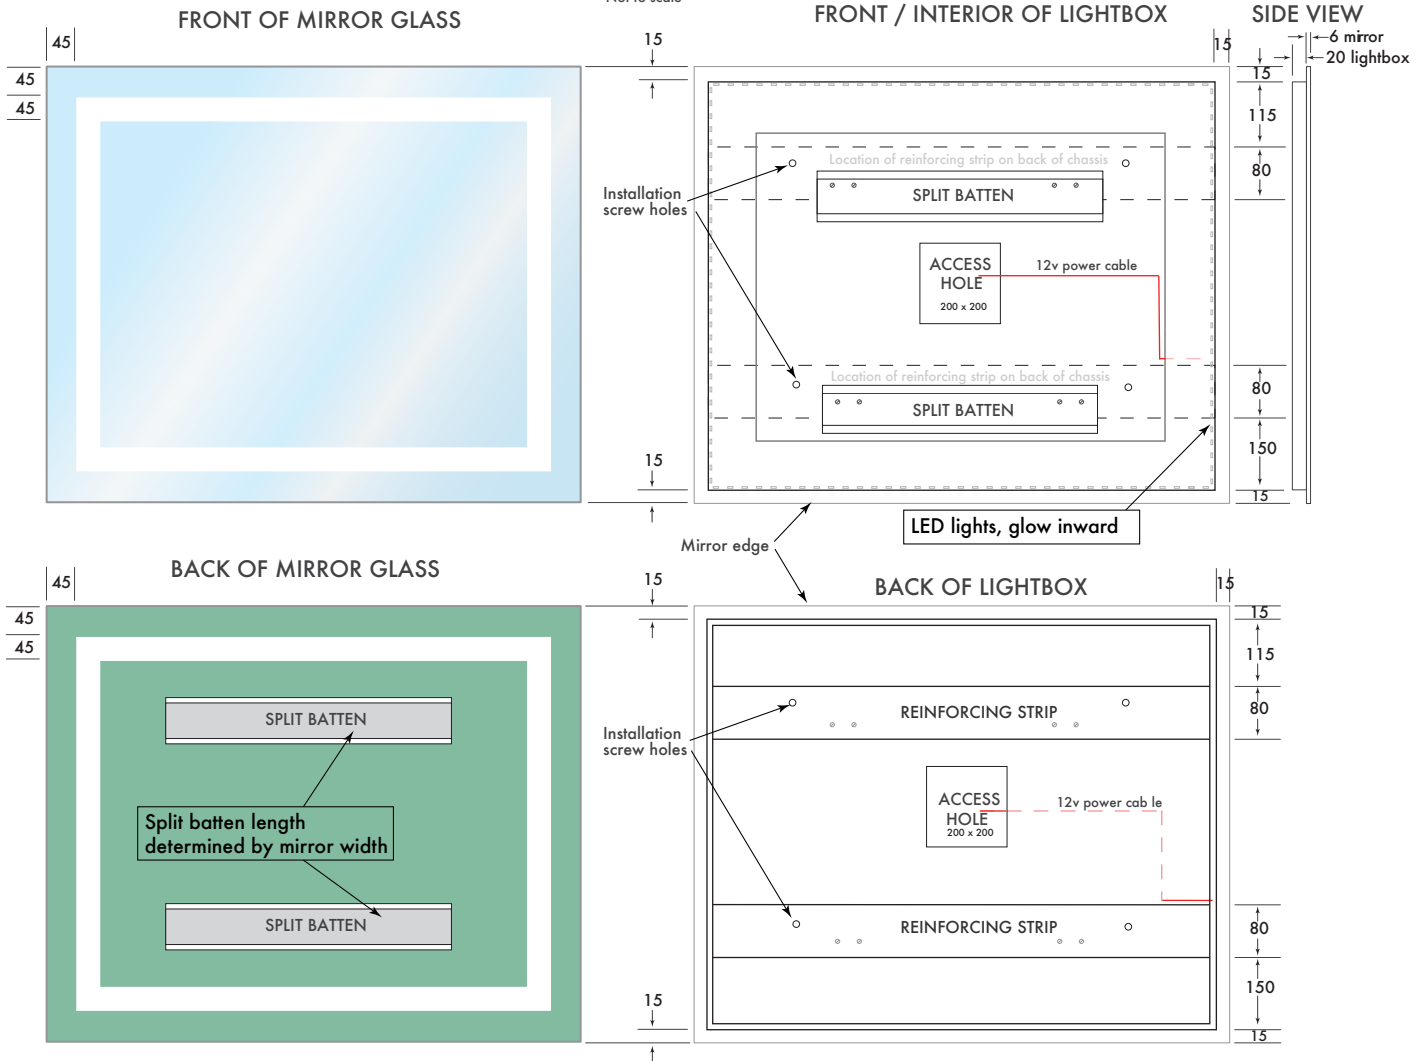

Warm White or Natural Daylight:

- Natural daylight 4000k, (standard)
- Warm white 3000k, (optional)
- 24v DC LEDs available

Optional Extras:

- Dimmer
- De-misting pad

Low profile:

20mm between the back of the mirror glass and the wall. Total 26mm to the front of mirror glass

All aluminium lightbox:

Two double split battens hang the mirror - safe, secure and strong.

Mirror:

New corrosion resistant, copper-free, superior quality mirror. 6mm thick - Made in Belgium

LEDs Placement:

LED lights around the outer edge of lightbox so that the light shines towards you.

LEDs:

Water resistant IP67
12volt DC
5050 LEDs
1400 lumens/m
Colour Rendering Index (CRI) ≥ 90
Natural daylight (4000k) 14.4 w/m. (standard)
Warm white (3000k) 14.4 w/m. (optional)

Powered by a 12v driver (included)

Verge lighted bathroom mirror comes in 2 sections

Section 1: Mirror & LED Lights

Section 2: Hidden lightbox

All measurements in millimetres
Not to scale

STANDARD SIZES

MODEL NUMBER	DIMENSIONS Rectangular	WEIGHT Mirror / Lightbox	MODEL NUMBER	DIMENSIONS Rectangular	WEIGHT Mirror / Lightbox
VERGE 22/10	2200 W x 1000 H	36kg / 12kg	VERGE 10/8	1000 W x 800 H	13kg / 4.7kg
VERGE 20/10	2000 W x 1000 H	33kg / 11kg	VERGE 6/8	600 W x 800 H	8kg / 4kg
VERGE 18/10	1800 W x 1000 H	29.5kg / 10kg	VERGE 8/6	800 W x 600 H	8kg / 4kg
VERGE 17/10	1700 W x 1000 H	28kg / 9.5kg	Square		
VERGE 16/10	1600 W x 1000 H	25.5kg / 8.8kg	VERGE 10/10	1000 W x 1000 H	17kg / 5.4kg
VERGE 15/10	1500 W x 1000 H	23kg / 8kg	VERGE 9/9	900 W x 900 H	14kg / 4.9kg
VERGE 14/10	1400 W x 1000 H	22.5kg / 6.7kg	VERGE 8/8	800 W x 800 H	12kg / 4.5kg
VERGE 12/9	1200 W x 900 H	17kg / 5.5kg	VERGE 7/7	700 W x 700 H	8kg / 4kg
VERGE 8/10	800 W x 1000 H	13kg / 4.9kg	VERGE 6/6	600 W x 600 H	8kg / 4kg