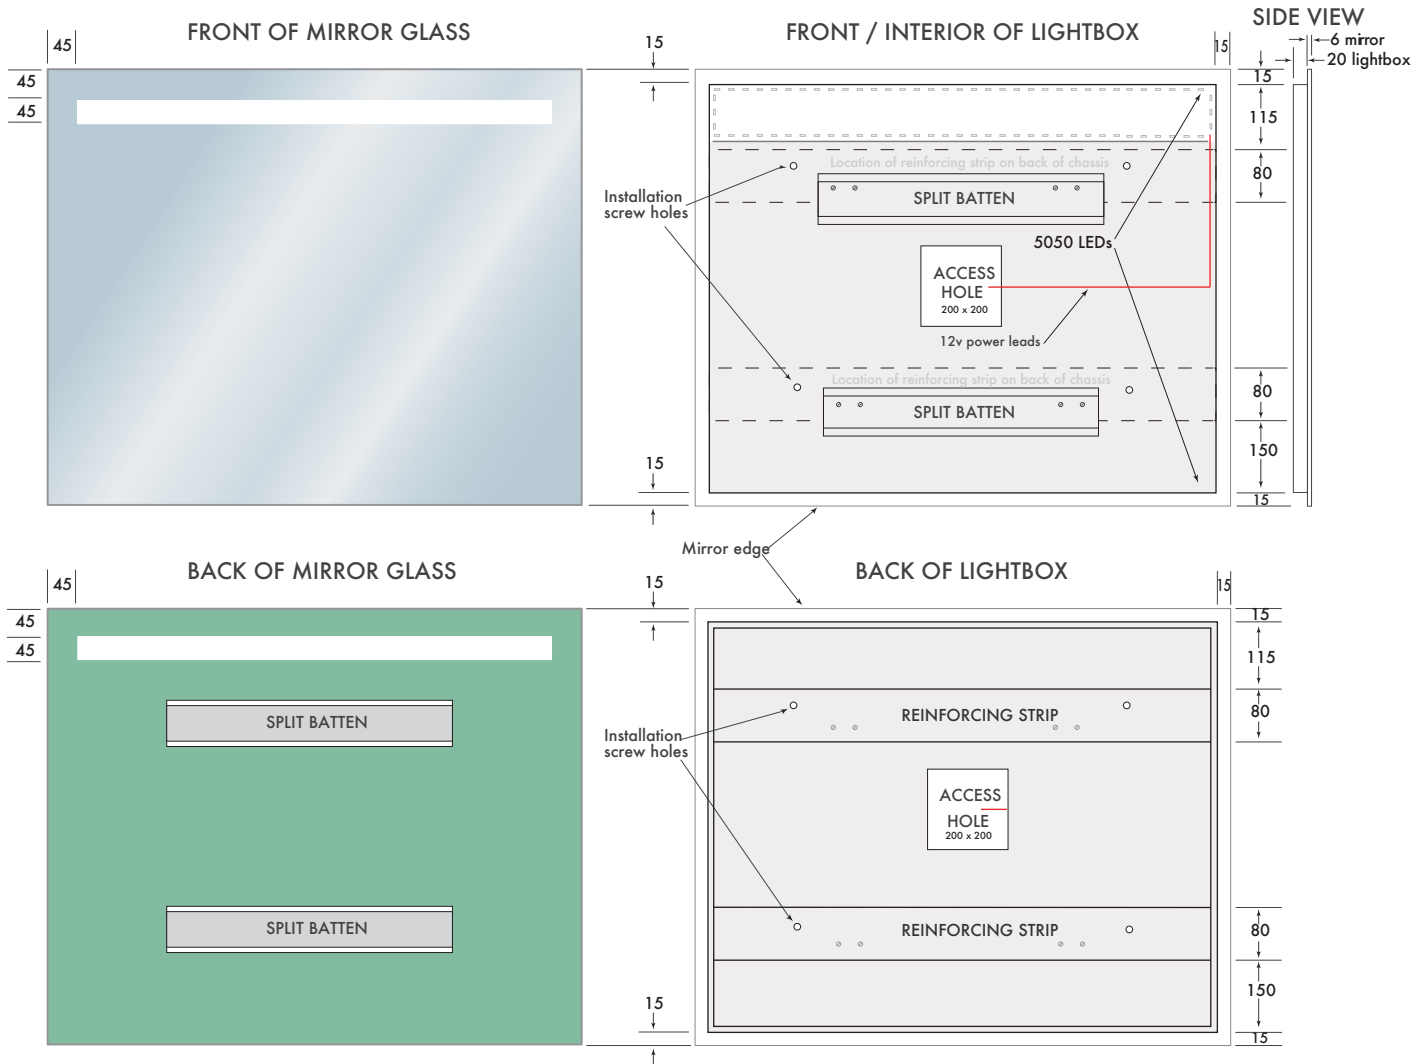

### All aluminium lightbox:

Each mirror is hung with two double split battens - safe, easy and strong.

### LEDs Placement:

LED lights on both sides of the light strip for maximum brightness.

### Powered by a 12v driver (included)

Equality lighted bathroom mirror comes in 2 sections

Section 1: Mirror & LED Lights

Section 2: Hidden lightbox

All measurements in millimetres  
Not to scale

STANDARD SIZES

MODEL NUMBER	DIMENSIONS		WEIGHT Mirror / Lightbox	MODEL NUMBER	DIMENSIONS		WEIGHT Mirror / Lightbox
	landscape				portrait		
FOCUS 22/10	2200 W	1000 H	36kg / 12kg	FOCUS 8/10	800W	1000 H	13kg / 4.7kg
FOCUS 20/10	2000 W	1000 H	33kg / 11kg	FOCUS 6/8	600W	800 H	8kg / 4kg
FOCUS 18/10	1800 W	1000 H	29.5kg / 10kg	FOCUS 8/6	800W	600 H	8kg / 4kg
FOCUS 17/10	1700 W	1000 H	28kg / 9.5kg	Square			
FOCUS 16/10	1600 W	1000 H	25.5kg / 8.8kg	FOCUS 10/10	1000 W	1000 H	17kg / 5.4kg
FOCUS 15/10	1500 W	1000 H	23kg / 8kg	FOCUS 9/9	900 W	900 H	14kg / 4.9kg
FOCUS 14/10	1400 W	1000 H	22.5kg / 6.7kg	FOCUS 8/8	800 W	800 H	12kg / 4.5kg
FOCUS 12/9	1200 W	900 H	17kg / 5.5kg	FOCUS 7/7	700 W	700 H	10kg / 4kg
FOCUS 10/8	1000 W	800 H	13kg / 4.9kg	FOCUS 6/6	600 W	600 H	10kg / 4kg