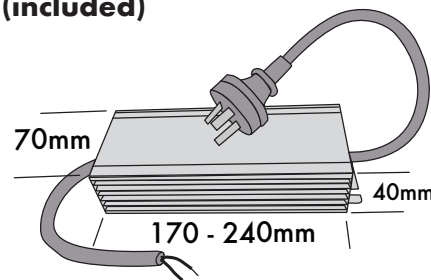

Powered by a 12v driver (included)