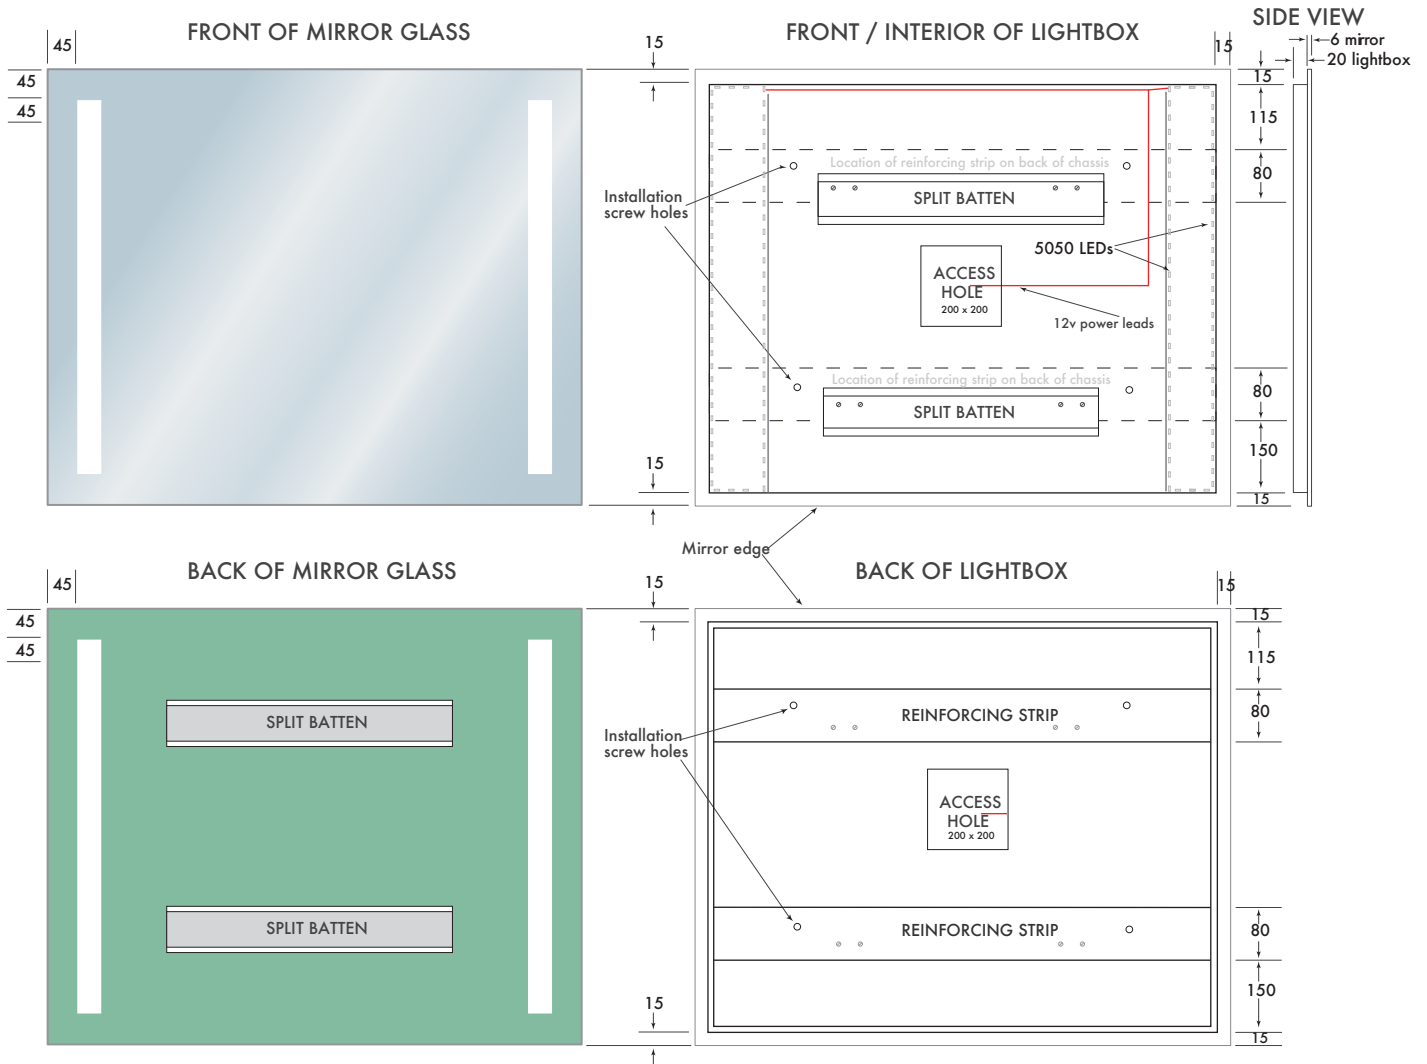

LED lights on both sides of the light strip for maximum brightness.

LEDs:

Water resistant IP67
12volt DC
5050 LEDs
1400 lumens/m
Colour Rendering Index (CRI) ≥ 90
Natural daylight (4000k) 14.4 w/m. (standard)
Warm white (3000k) 14.4 w/m. (optional)

Powered by a 12v driver (included)

Equality lighted bathroom mirror comes in 2 sections

Section 1: Mirror & LED Lights

Section 2: Hidden lightbox

All measurements in millimetres
Not to scale

STANDARD SIZES

| MODEL NUMBER | DIMENSIONS | | WEIGHT | MODEL NUMBER | DIMENSIONS | | WEIGHT |
|--------------|-----------------|-------------------|----------------|--------------|-----------------|-------------------|--------------|
| | Rectangular | Mirror / Lightbox | | | Rectangular | Mirror / Lightbox | |
| ELEVEN 22/10 | 2200 W x 1000 H | Mirror / Lightbox | 36kg / 12kg | ELEVEN 8/10 | 800 W x 1000 H | Mirror / Lightbox | 13kg / 4.7kg |
| ELEVEN 20/10 | 2000 W x 1000 H | Mirror / Lightbox | 33kg / 11kg | ELEVEN 6/8 | 600 W x 800 H | Mirror / Lightbox | 8kg / 4kg |
| ELEVEN 18/10 | 1800 W x 1000 H | Mirror / Lightbox | 29.5kg / 10kg | ELEVEN 8/6 | 800 W x 600 H | Mirror / Lightbox | 8kg / 4kg |
| ELEVEN 17/10 | 1700 W x 1000 H | Mirror / Lightbox | 28kg / 9.5kg | Square | | | |
| ELEVEN 16/10 | 1600 W x 1000 H | Mirror / Lightbox | 25.5kg / 8.8kg | ELEVEN 10/10 | 1000 W x 1000 H | Mirror / Lightbox | 17kg / 5.4kg |
| ELEVEN 15/10 | 1500 W x 1000 H | Mirror / Lightbox | 23kg / 8kg | ELEVEN 9/9 | 900 W x 900 H | Mirror / Lightbox | 14kg / 4.9kg |
| ELEVEN 14/10 | 1400 W x 1000 H | Mirror / Lightbox | 22.5kg / 6.7kg | ELEVEN 8/8 | 800 W x 800 H | Mirror / Lightbox | 12kg / 4.5kg |
| ELEVEN 12/9 | 1200 W x 900 H | Mirror / Lightbox | 17kg / 5.5kg | ELEVEN 7/7 | 700 W x 700 H | Mirror / Lightbox | 8kg / 4kg |
| ELEVEN 10/8 | 1000 W x 800 H | Mirror / Lightbox | 13kg / 4.9kg | ELEVEN 6/6 | 600 W x 600 H | Mirror / Lightbox | 8kg / 4kg |