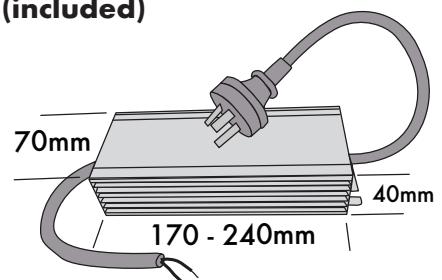

Powered by a 12v driver (included)