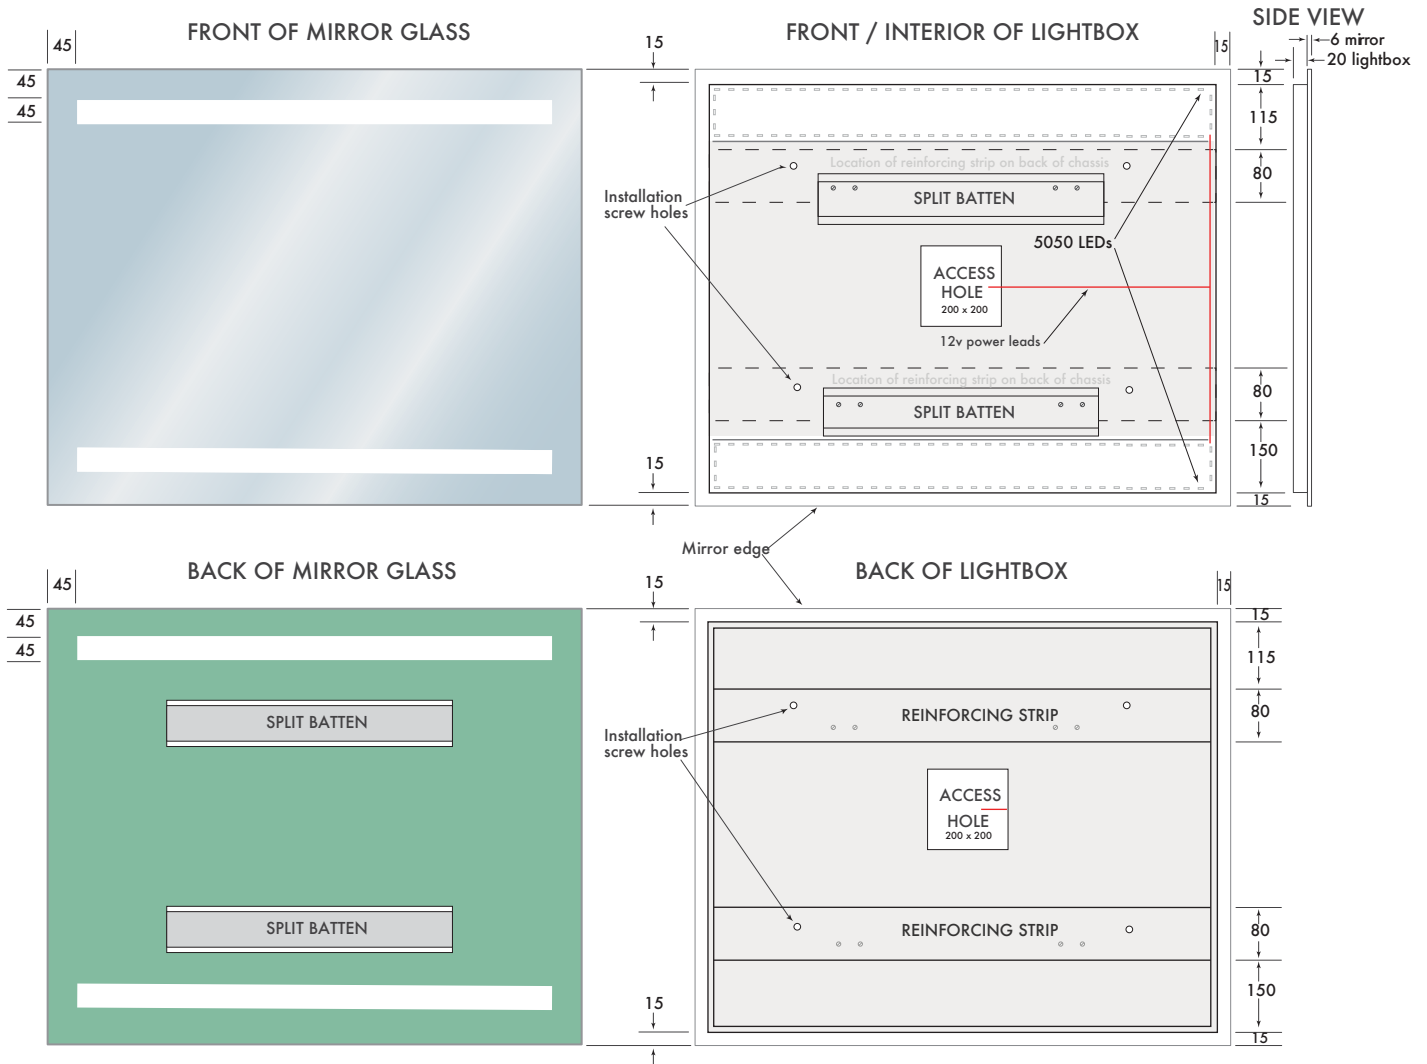

### All aluminium lightbox:

Each mirror is hung with two double split battens - safe, easy and strong.

### LEDs Placement:

LED lights on both sides of the light strip for maximum brightness.

### Powered by a 12v driver (included)

Equality lighted bathroom mirror comes in 2 sections

Section 1: Mirror & LED Lights

Section 2: Hidden lightbox

All measurements in millimetres  
Not to scale

STANDARD SIZES

MODEL NUMBER	DIMENSIONS		WEIGHT	MODEL NUMBER	DIMENSIONS		WEIGHT
	landscape	Mirror / Lightbox			portrait	Mirror / Lightbox	
EQUALITY 22/10	2200 W x 1000 H	36kg / 12kg	EQUALITY 8/10	800 W x 1000 H	13kg / 4.7kg		
EQUALITY 20/10	2000 W x 1000 H	33kg / 11kg	EQUALITY 6/8	600 W x 800 H	8kg / 4kg		
EQUALITY 18/10	1800 W x 1000 H	29.5kg / 10kg	EQUALITY 8/6	800 W x 600 H	8kg / 4kg		
EQUALITY 17/10	1700 W x 1000 H	28kg / 9.5kg	Square				
EQUALITY 16/10	1600 W x 1000 H	25.5kg / 8.8kg	EQUALITY 10/10	1000 W x 1000 H	17kg / 5.4kg		
EQUALITY 15/10	1500 W x 1000 H	23kg / 8kg	EQUALITY 9/9	900 W x 900 H	14kg / 4.9kg		
EQUALITY 14/10	1400 W x 1000 H	22.5kg / 6.7kg	EQUALITY 8/8	800 W x 800 H	12kg / 4.5kg		
EQUALITY 12/9	1200 W x 900 H	17kg / 5.5kg	EQUALITY 7/7	700 W x 700 H	8kg / 4kg		
EQUALITY 10/8	1000 W x 800 H	13kg / 4.9kg	EQUALITY 6/6	600 W x 600 H	8kg / 4kg		